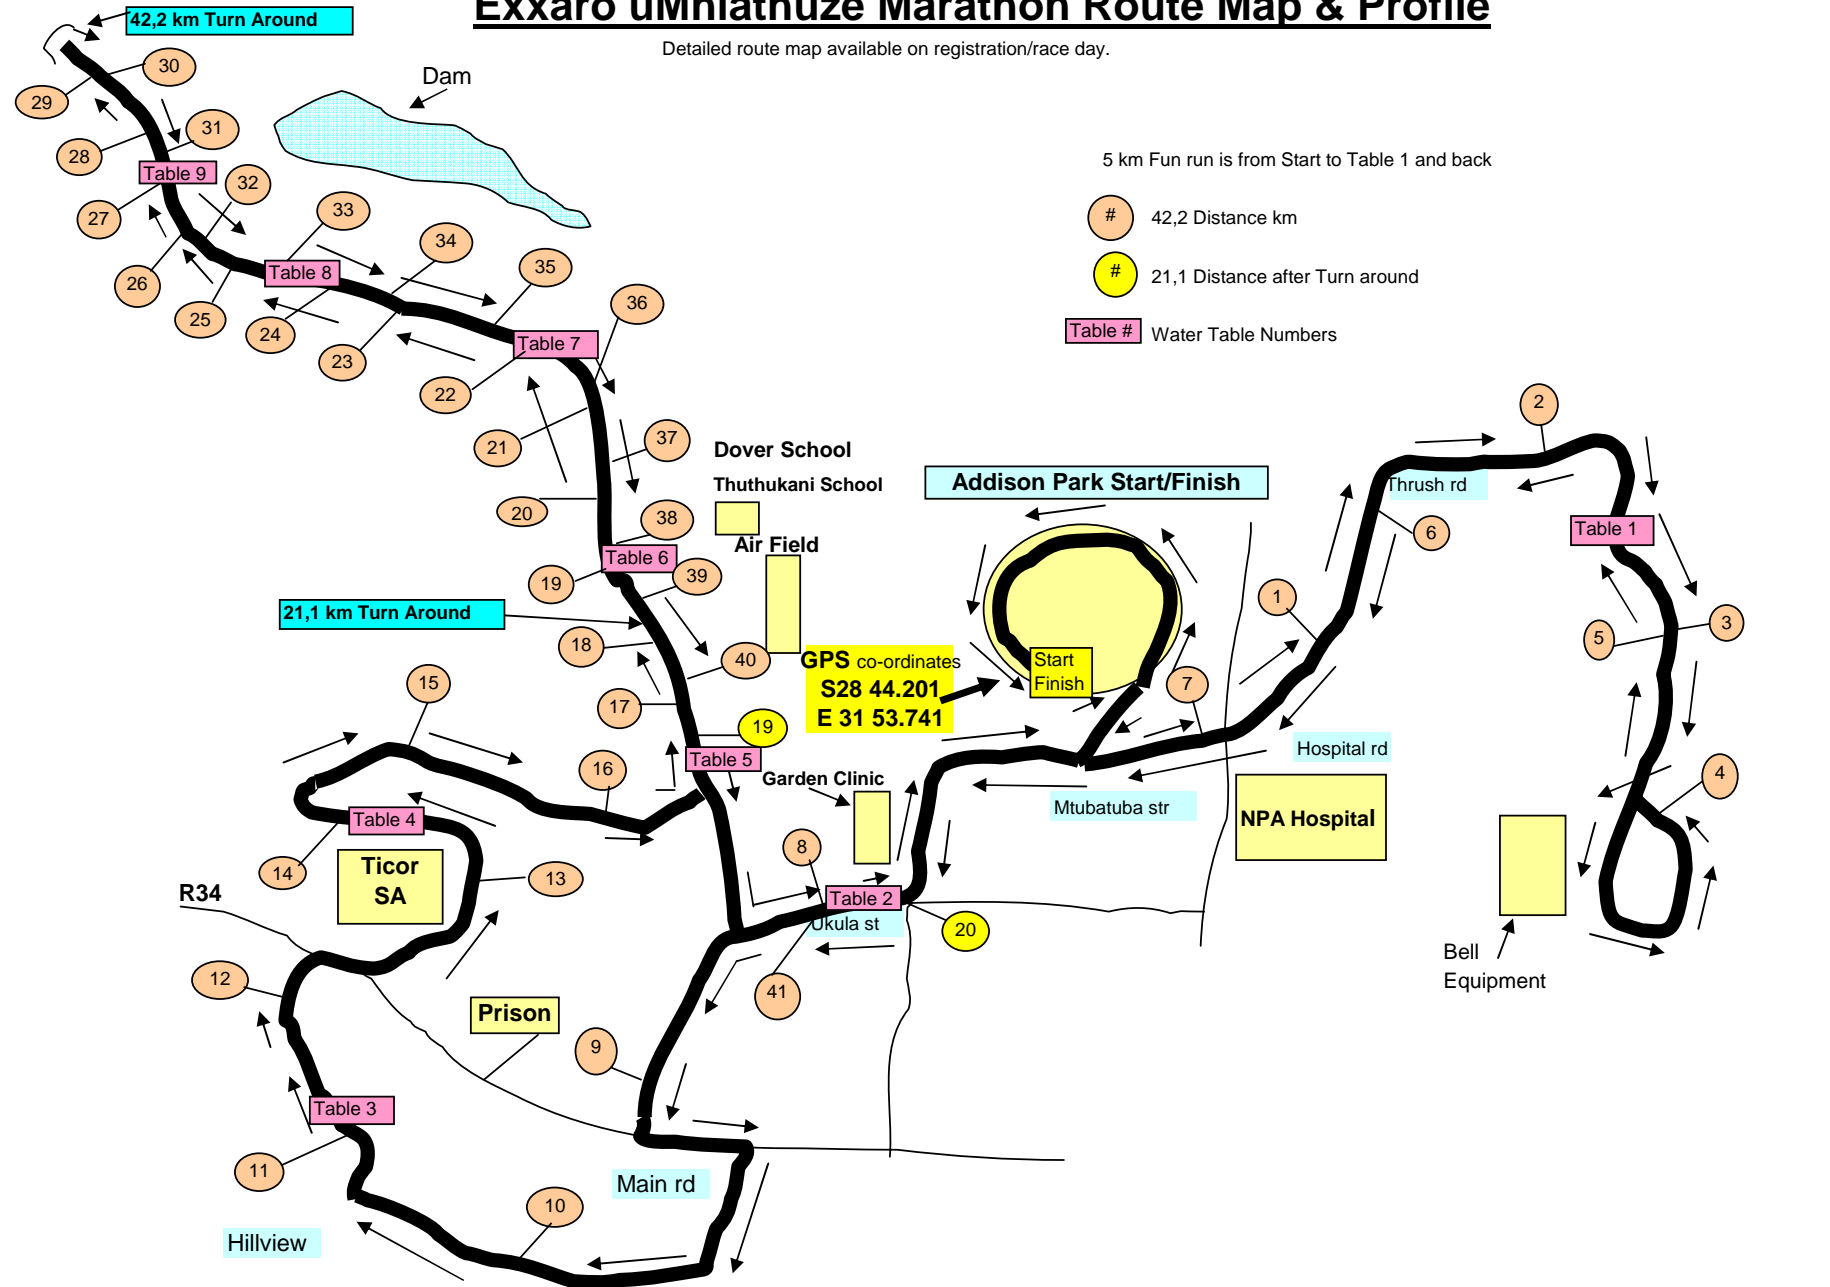

Exxaro uMhlathuze Marathon Route Map & Profile

Detailed route map available on registration/race day.

5 km Fun run is from Start to Table 1 and back

- # 42,2 Distance km
- # 21,1 Distance after Turn around
- Table # Water Table Numbers

Route Profile